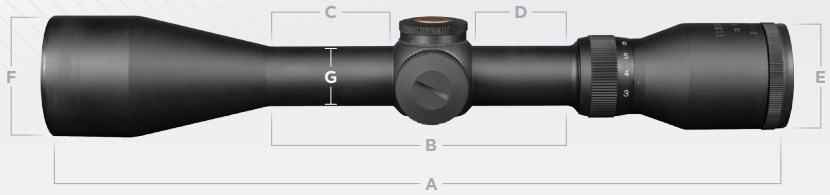

SCOPE SPECS

SERIES / MODEL	DIMENSIONS (inches)							WEIGHT (ounces)	MAG. (x)	OBJ. DIA. (mm)	FIELD OF VIEW (feet@100yards)		EYE RELIEF (inches @ .75 diopter)		PARALLAX SETTING (yards)	CLICK VALUE (inches @100yds)	RANGE OF ADJUSTMENT (inches, all directions from center @100yds.)	RETICLE TYPE	BATTERY
	A	B	C	D	E	F	G				High Power	Low Power	High Power	Low Power					
TRU•BRITE™ XTREME																			
TG8539BXB	11.12	4.25	1.47	1.40	1.80	2.01	1.00	17.3	3-9	44	12.1	37.4	4.75	5.50	100	0.25	30.0	2 Color IR BDC (Centerfire)	CR2032
TG8539LXB	13.11	6.46	2.46	2.68	1.80	2.01	1.00	18.2	3-9	44	11.52	32.25	4.3	4.3	100	0.25	35.0	2 Color IR BDC (Centerfire)	CR2032
TG8531BXB	12.20	5.00	2.09	1.65	1.80	2.01	1.00	17.5	3-12	44	8.6	31.1	4.50	5.00	100	0.25	20.0	2 Color IR BDC (Centerfire)	CR2032
TG8541BXB	13.89	5.12	2.17	1.57	1.80	2.36	1.00	22.8	4-16	50	5.7	24.2	4.50	5.00	15 - ∞	0.25	20.0	2 Color IR BDC (Centerfire)	CR2032
TRU•BRITE™ MUZZLELOADER BDC																			
TG8531BLM	12.28	4.80	1.85	1.46	1.80	2.00	1.00	17.1	3-12	44	8.64	31.1	4.25	5.25	100	0.25	20.0	2 Color IR BDC (Muzzleloader)	CR2032
TRU•BRITE™ 30 HUNTER																			
T8514BC	9.88	5.70	2.81	1.50	1.67	1.18	1.18	13.0	1-4	24	23.03	92.60	3.15	3.70	50	0.50	50	Circle Duplex	-
COMPACT 4X32																			
TG8504BR	9.80	3.80	1.60	1.06	1.46	1.46	1.00	12.5	4	32	-	20.79	-	5.50	100	0.25	30.0	Duplex	-
TG8504BD/CD	9.80	3.80	1.60	1.06	1.46	1.46	1.00	12.5	4	32	-	20.79	-	5.50	100	0.25	30.0	Diamond Ballistic	-
TRUSHOT™																			
TG850432B	11.30	5.75	2.50	2.13	1.54	1.54	1.00	9.7	4	32	-	33.41	-	3.94	50	0.25	30.0	Duplex	-
TG852732B	12.72	6.54	2.95	2.36	1.65	1.54	1.00	12.9	2-7	32	12.67	41.47	3.15	3.35	100	0.25	30.0	Duplex	-
TG853932B	11.46	5.63	2.60	1.97	1.54	1.54	1.00	12.9	3-9	32	12.67	47.23	3.35	3.94	100	0.25	30.0	Duplex	-
TG853940B	12.12	5.62	2.54	1.93	1.54	1.85	1.00	13.7	3-9	40	12.67	41.47	3.15	3.94	100	0.25	30.0	Duplex	-
HUNT-TEC™																			
TG8504A	8.07	3.09	0.84	1.01	1.61	1.54	1.00	12.5	4	32	5.8°	-	4.50	-	100	0.50	40.0	Duplex	-
TG8504AL	8.06	3.24	1.1	0.97	1.58	1.54	1.00	13.2	4	32	5.6°	-	4.50	-	100	0.50	40.0	IR Duplex	CR2032

BDC

Bullet-Drop Compensating reticle can be easily calibrated to provide aiming points from 100 to 600 yards for centerfire loads and aiming points out to 300 yards for various muzzleloader bullet / powder combinations.

DUPLEX

Duplex reticle provides fast target acquisition in any lighting condition.

CIRCLE DUPLEX

Duplex reticle provides fast target acquisition with a simple circular frame of reference for patterning shotguns, ranging targets, or simple holdover reference.

DIAMOND BALLISTIC

Specially designed for the deer or turkey hunter. Diamond reticle measures 5 inches at 40 yards.

View this chart online or save it to your device